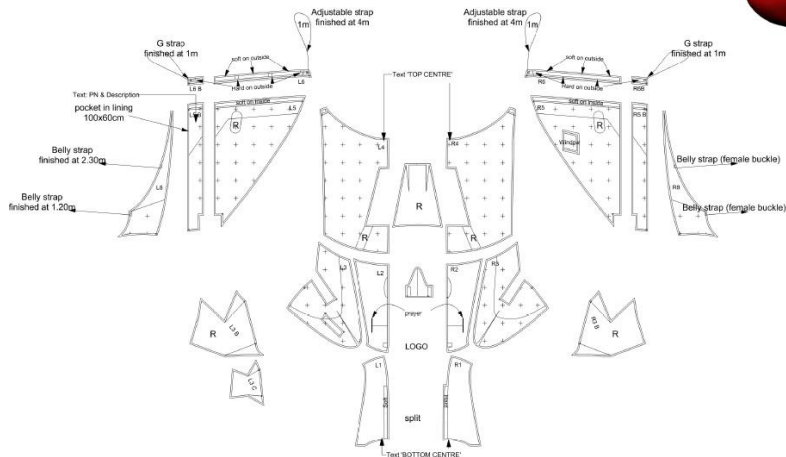

# > H160-CKPT COCKPIT COVER

## DESCRIPTION

The cover is used to protect the cockpit from external aggressions :

- Severe weather
- Sand
- Dust

It consists of a set of assembled elements and adjustable by straps.

## KEY FEATURES

The cover is made of reinforced PCV material.

- ACL CEP
- ACL LINING
- PVC
- ACL SPACER
- 50MM WEBBING 3.50M
- 25MM WEBBING 10M
- ACL ACETAL BUCKLES 50MM
- ACL ACETAL BUCKLES 25MM
- ACL VELCRO