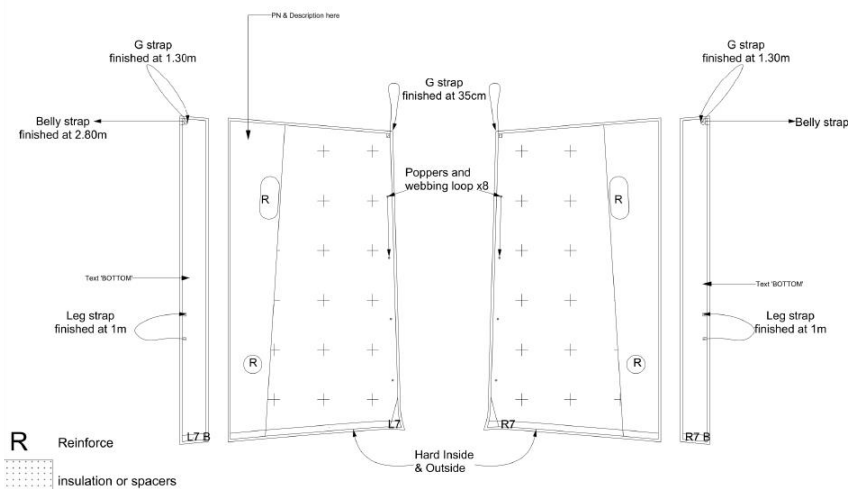

> H160-CABSIDES

CABIN COVERS

DESCRIPTION

The cover is used to protect the cabin from external aggressions :

- Severe weather
- Sand
- Dust

It consists of a set of assembled elements and adjustable by straps.

KEY FEATURES

The cover is made of reinforced PCV material.

- ACL CEP
- ACL LINING
- PVC
- ACL SPACER
- 50MM WEBBING 3.50M-
- 25MM WEBBING 10M
- ACL ACETAL BUCKLES 50MM
- ACL ACETAL BUCKLES 25MM
- ACL VELCRO